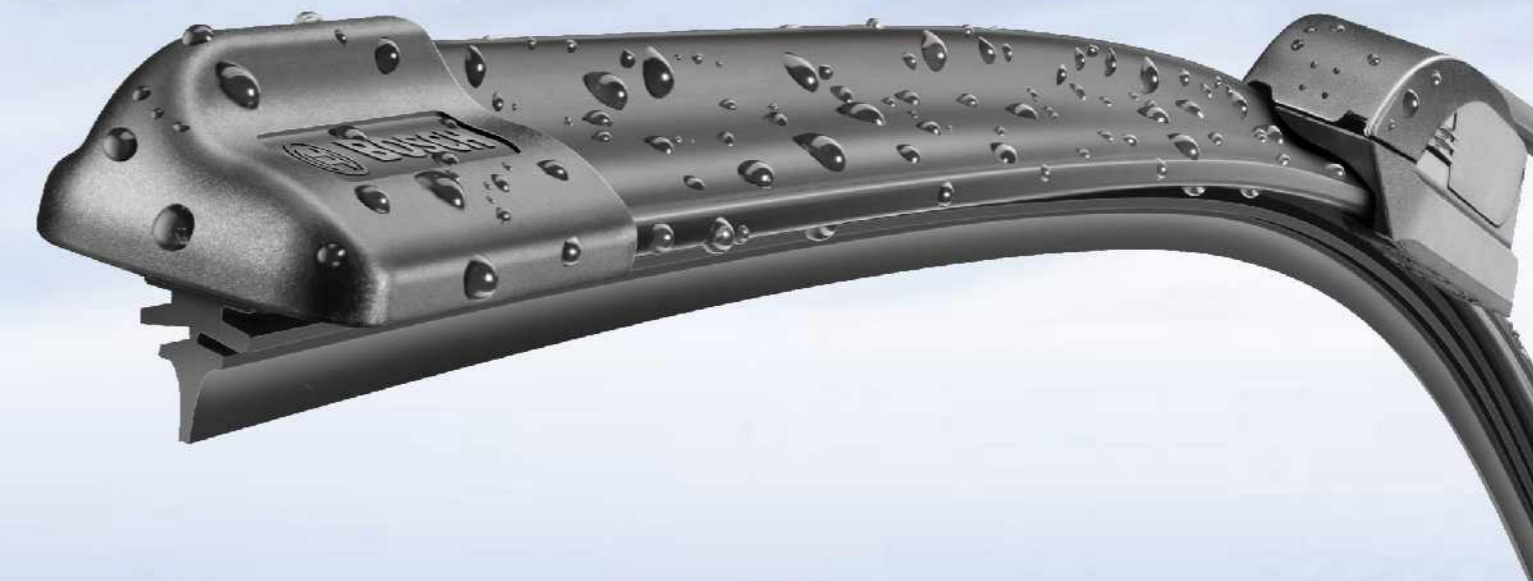

Features

- Latest Original Equipment, bracket-less design
- Dual precision tensioned Evodium steel springs
- Aerodynamic wind spoiler
- Twin rubber technology
- Patented Quick Clip connector system for easy and quick installation

Applications

Part Number	Length	Applications	Application types
3 397 008 114	400mm / 16" Single	Toyota Corolla / Toyota Camry / Honda Accord / Hyundai Verna / Ford Fiesta	Passenger
3 397 008 116	450mm / 18" Single	Ford Endeavour	Driver / Passenger
		Hyundai Elantra / Honda City	Passenger
3 397 008 117	480mm / 19" Single	Hyundai Sonata / Skoda Octavia / Honda CRV / Chevrolet Optra / Mitsubishi Lancer	Passenger
3 397 008 118	500mm / 20" Single	Hyundai Elantra / Honda City	Driver
3 397 008 119	530mm / 21" Single	Hyundai Sonata / Skoda Octavia / Honda CRV / Chevrolet Optra / Mitsubishi Lancer	Driver
3 397 008 120	550mm / 22" Single	Hyundai Verna / Tata Safari / Ford Fiesta	Driver
3 397 008 121	600mm / 24" Single	Toyota Corolla / Toyota Camry / Honda Accord	Driver

Your Dealer's Address

SAA-MKT/BF-LT/9000/03.08

Bosch Limited (formerly Motor Industries Co. Ltd.), Automotive Aftermarket, P.B. No. 3000, Hosur Road, Adegodi, Bangalore - 560 030. Ph.: (080) 2299 2150. Fax: (080) 2299 2525. www.boschindia.com

Bracketless Design

Bosch Aerotwin Wiper Blades
Advanced technology for longer life.

BOSCH
Invented for life

BOSCH
Invented for life